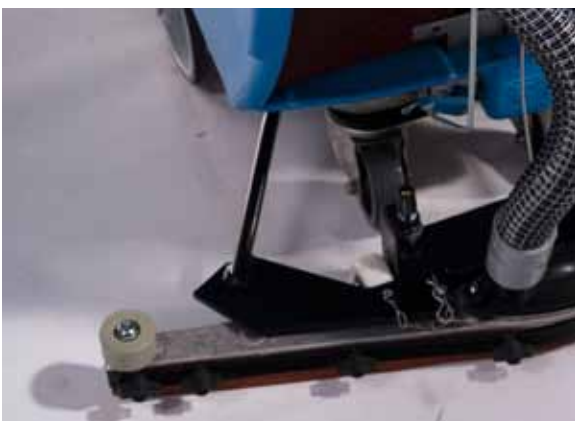

COMPACT & CONVENIENT

MY530B

COMPACT SCRUBBER DRYER

Steam
Victoria
VAPOR CLEANING TECHNOLOGY

The advanced design allows the My530B to be operated in tight and congested areas while maintaining the higher productivity levels of the larger models.

The My530B has one scrubbing brush or pad that gives an optimum finish and also allows for maximum pressure to be applied cleaning the most stubborn dirt and stains.

With its V-shaped squeegee the My530B is able to produce the ultimate dry floor and the break-away system limits any damage to squeegee. The ultra-smooth plastic finish on tanks allows for easy, hygienic cleaning of machine inside and out.

conquestequipment.com.au

SUPERMARKETS  SHOPPING CENTRES  SHOWROOMS  RESTAURANTS  HOSPITALS  SWIMMING POOLS

FEATURES

- Advanced design allows the My530B to be operated in tight and congested areas while maintaining the higher productivity levels of the larger models
- V-shaped squeegee produces the ultimate dry floor and the break-away system limits any damage to squeegee
- Smooth plastic finish on tanks allows for easy, hygienic cleaning of machine inside and outside
- Heavy duty, powder coated steel scrub deck is resilient to knocks and bumps protecting the brush from unwanted damage
- Supplied standard with brush and pad holder