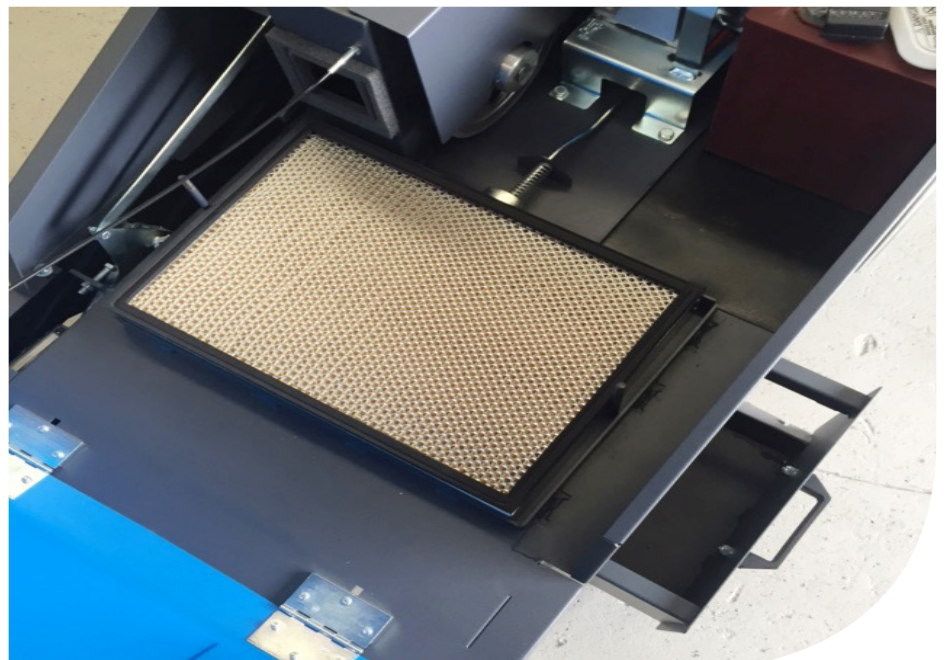

THE ULTIMATE WALK-BEHIND

PB70

WALK-BEHIND POWER SWEEPER

PB70 power sweeper is the industrial floor cleaning solution that perfectly combines comfort, control and capability.

This top-of-the-range walk-behind floor sweeper is ideal for medium-sized spaces too congested for a ride-on sweeper to navigate. With a generous 900mm-wide sweeping path, you'll have even the most daunting jobs done in no time.

The PB70's robust build quality includes all-steel covers and chassis. Plus, equipped with a 50-litre powder coated steel waste hopper bin, this industrial floor sweeper allows for longer use before emptying.

Phone: (03) 9879 8089
Unit 7/15 Molan St. Ringwood, Vic. 3134
steamvictoria@optusnet.com.au
www.steamvictoria.com.au

Steam Victoria
VAPOR CLEANING TECHNOLOGY

FEATURES

- The direct throw sweeping system pitches debris directly into the hopper
- Rugged, powder coated steel construction, making this machine corrosive resistant and built to last
- 2m² horizontally installed panel filter allows dust to fall naturally out of filter during shaking
- Easily adjustable main broom suitable for every floor condition
- Electric filter cleaner with simple switch activation eliminating the need to remove it from the machine
- 50L powder coated steel waste hopper with large size allowing for longer use before emptying and resists cracking and warping
- Adjustable handle bar suited to jobs where multiple operators may use a single machine comfortably
- Traction drive, increases productivity and reduces operator fatigue

SPECIFICATIONS	PB70ET
Cleaning Width	900mm sweep path with main broom and one side broom
Theoretical Cleaning Capacity	3,800m ² per hour
Power Supply	2 x 6V, 240Ah batteries
Waste Hopper Bin Capacity	50L
Filter Type	3.5m ² panel filter
Battery Charger	Automatic battery charger
Machine Dimensions	1390 (L) x 880 (W) x 980 (H)mm
Weight	160kg